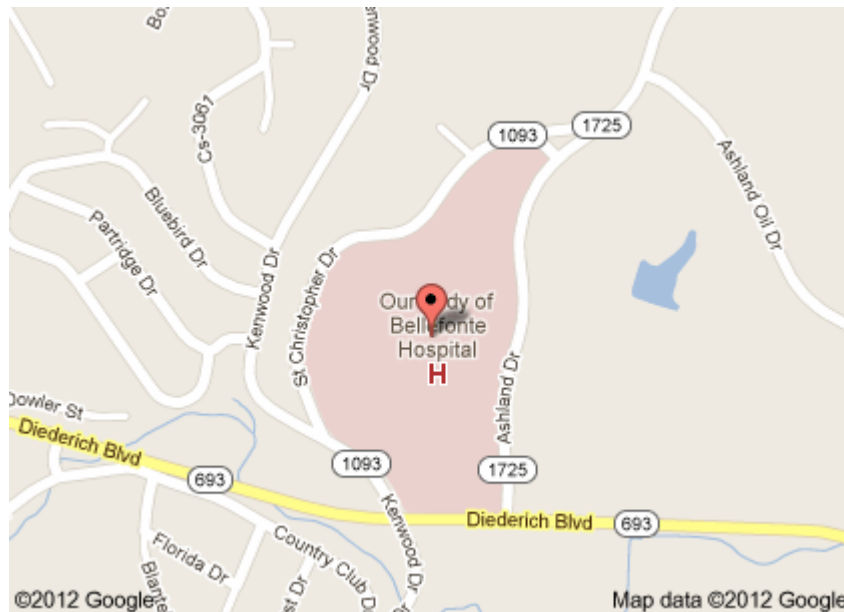

DIRECTIONS TO THE RUSSELL (ASHLAND) KENTUCKY LAW UPDATE

September 25-26, 2012 – Bellefonte Pavilion
2000 Ashland Drive, Russell, KY 41101

Directions:

From Lexington: Take I-64 E toward Winchester/Ashland. Merge onto KY 67-N/Industrial Parkway via EXIT 179 toward Wurtland/Greenup. Take the KY-207 exit toward Argillite/Flatwoods and turn right onto KY-207. Turn right on KY-503/KY-207 and continue to follow KY-207. Turn right onto Bellefonte Rd/KY-693 and continue to follow KY-693. Turn left onto Ashland Drive and Bellefonte Pavilion is on your right.

From Cincinnati: Take I-471 S and merge onto I-275 E. Take exit 63B and merge onto OH-32 E toward Batvia. Turn right onto OH-73 S and stay straight to go onto OH-852 S. OH-852 becomes KY-8 S. KY 8-S becomes US-23 S. From US-23 S, turn right onto Ashland Drive and Bellefonte Pavilion is on your left.

From Huntington, WV: Take WV-527 N. WV-527 N becomes OH-527 N and then becomes OH-7 S. Stay straight to go onto US-52 W. Turn slight left onto US-60 W. Take the 1st right onto Winchester Ave/US-60. From there, take the 1st right onto 11th St./US-60 E. Take the 1st left onto Greenup Ave/US-60/US-23. Turn slight right onto Winchester Ave. and continue to follow US-23 N. Turn left onto KY-693/Diederich Blvd. Take the 3rd right onto Ashland Drive and Bellefonte Pavilion is on your right.

****BELLEFONTE PAVILION IS LOCATED ON THE CAMPUS OF OUR LADY OF BELLEFONTE HOSPITAL.****