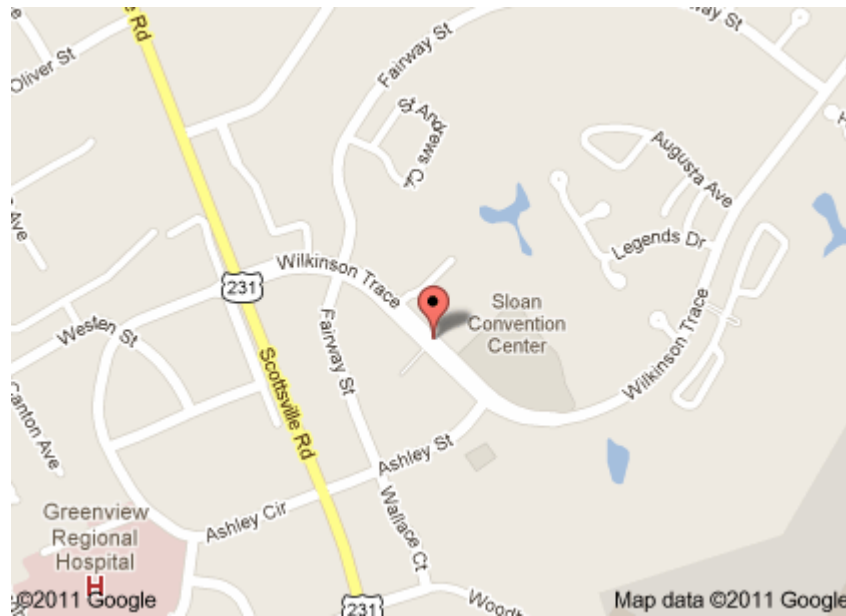

DIRECTIONS TO THE BOWLING GREEN KENTUCKY LAW UPDATE

September 6-7, 2012 – Holiday Inn and Sloan Convention Center
1021 Wilkinson Trace, Bowling Green, KY 42103

Directions:

From I-65, take exit 22, North on Rt. 231 for 3 miles. Turn right onto Hartland Business Park (Wilkinson Trace). The Center will be on the left at 1021 Wilkinson Trace.