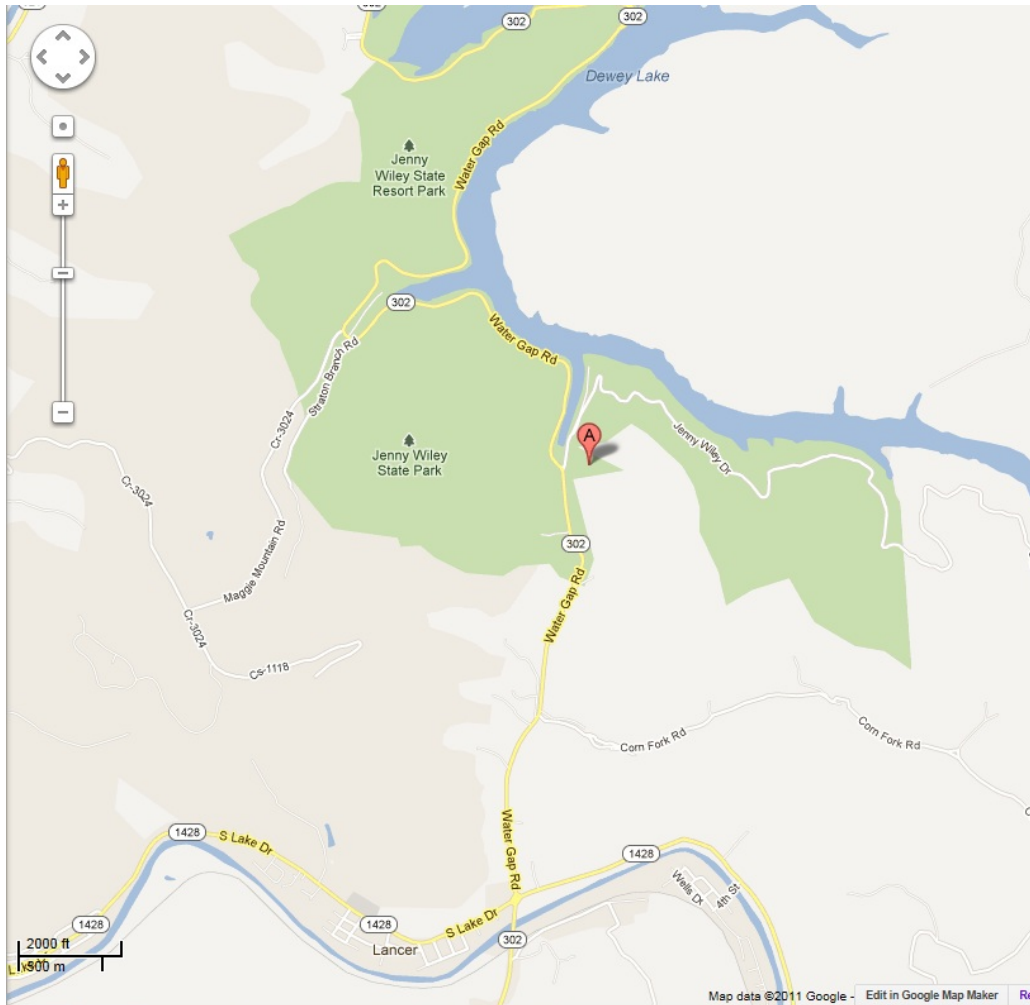

DIRECTIONS TO THE PRESTONSBURG KENTUCKY LAW UPDATE
October 2-3, 2012 – Jenny Wiley State Resort Park
75 Theatre Ct., Prestonsburg, KY 41653

Directions:

Jenny Wiley is located in Prestonsburg, off US 23/460 on KY 3. From I-64 West take the Mountain Parkway exit. From I-64 East take the US 23 South Exit. From I-75 north, take the Daniel Boone Parkway exit. From I-75 south, take the I-64 East exit.

The KLU will be held in the Wilkinson/Stumbo Conference Center.